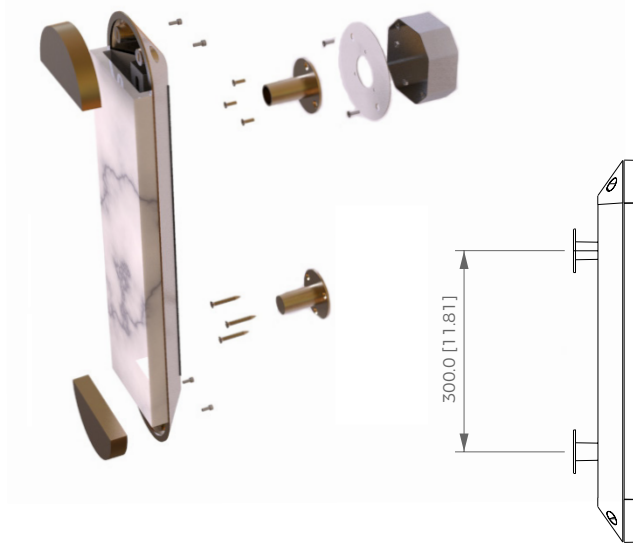

Bronze Finishes

Patinas

- FNRB RAW BRONZE
- FNMB MEDIUM BRONZE
- FNBK BLACK BRONZE

Special

- FNBN BRUSHED NICKEL
- CUSTOM FINISHING ON DEMAND

Alabasters

Type

- WHITE VEIN
- BROWN VEIN