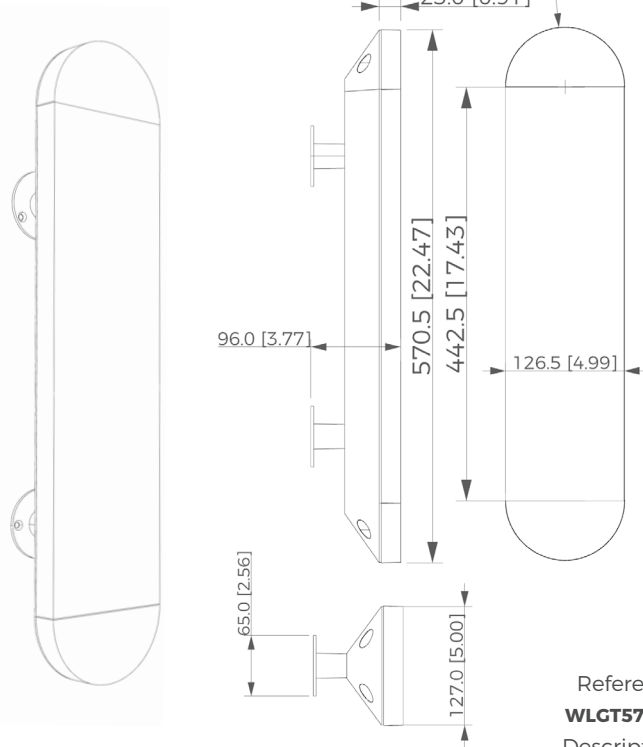

**Dimension**  
mm [in]

**Patinated bronze body - Alabaster diffuser - Protective varnish**  
Reference **WLGT570RC**  
Description  
Repairability  
**Driver and led are replaceable**

Handmade in France in our foundry

# SCONCE GHOST 570

Design Felix Millory

**Specificity**

- Power supply **110-120V / 50-60hz / 24V**
- Sources Led **strip LED 24V**
- Lumens **700 lm (nominal)**
- Watts **13**
- Weight lbs [Kg] **13,2 [6]**