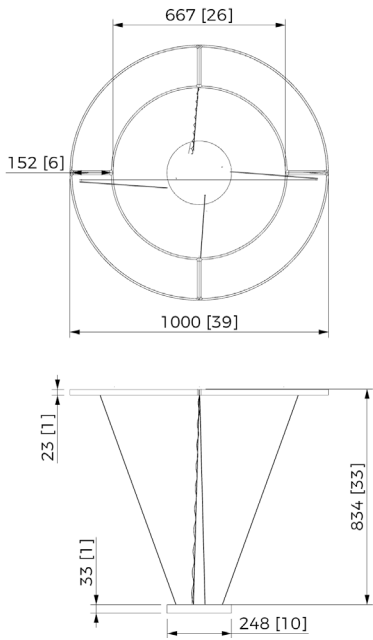

**Dimension**  
mm [in.]

**PENDANT**  
**HUBLLOT 1000 OP**  
*Design Yves Macheret*

Reference  
**SUHT1000OP**

Description

**Patinated bronze body - Alabaster diffuser - Protective varnish**

Reparability

**Driver and led are replaceable**

*Handmade in France in our foundry*

**Specificity**

Power supply **110-120V / 50-60hz / 24V**

Sources Led **strip LED 24V**

Lumens **1050 lm (nominal)**

Watts **52**

Weight lbs [Kg] **47,5 [21]**

Standard     