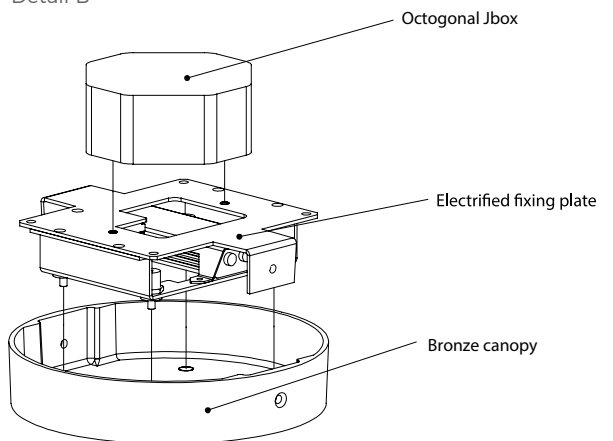

Fixing

Detail B