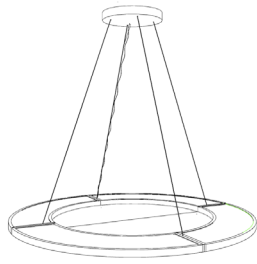

**Dimension**  
mm [in.]

**PENDANT**  
**HUBLLOT 1000 OP**  
*Design Yves Macheret*

Reference  
**SUHT1000OP**

Description

**Patinated bronze body - Alabaster diffuser - Protective varnish**

Reparability

**Driver and led are replaceable**

*Handmade in France in our foundry*

**Specificity**

Power supply **110-120V / 50-60hz / 24V**

Sources Led **strip LED 24V**

Lumens **1050 lm (nominal)**

Watts **52**

Weight lbs [Kg] **47,5 [21]**

Standard     

Special

**Alabasters**

Type