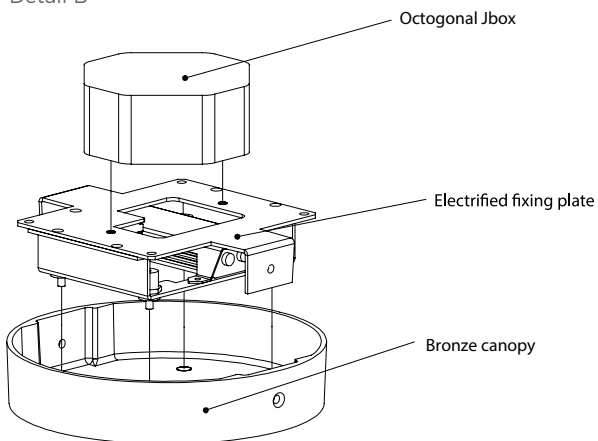

Fixing

Detail B

Bronze Finishes

Patinas

FNRB
RAW
BRONZE

FNMB
MEDIUM
BRONZE

FNBK
BLACK
BRONZE

Special

FNBN
BRUSHED
NICKEL

CUSTOM
FINISHING
ON DEMAND

Alabasters

Type

WHITE
VEIN

BROWN
VEIN