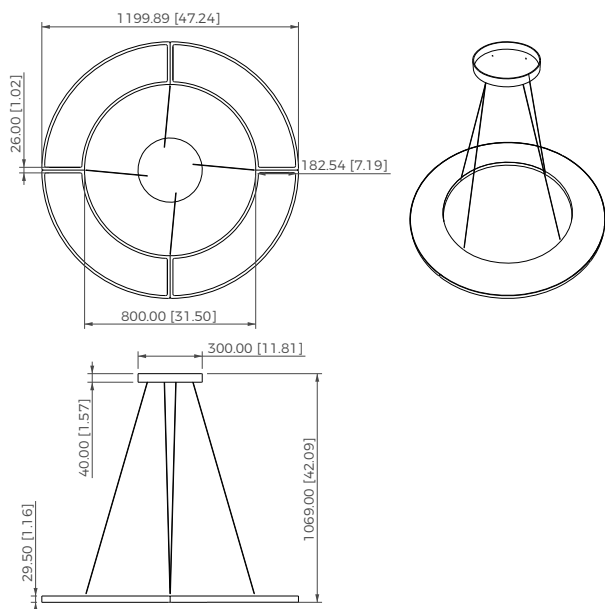

Dimension

mm [in]

PENDANT
HUBLOT 1200 OP

Design Yves Macheret

Reference
SUHT1200OP

Description

Patinated bronze body - Alabaster diffuser - Protective varnish

Reparability

Driver and led are replaceable

Handmade in France in our foundry

Specificity

Power supply **110-120V / 50-60hz / 24V**

Sources Led **strip LED 24V**

Lumens **1270 lm (nominal)**

Watts **63**

Weight lbs [Kg] **57 (25.8)**

Type

WHITE
VEIN

BROWN
VEIN