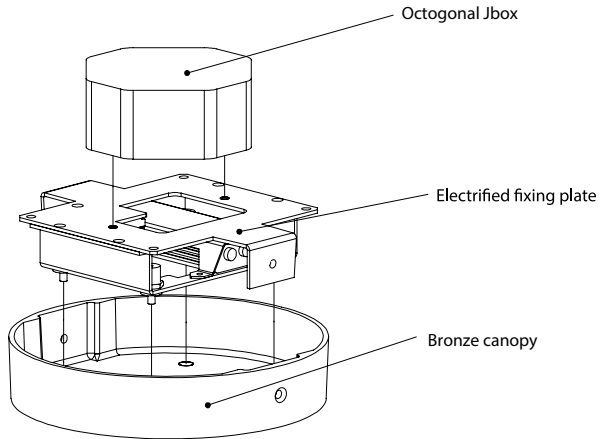

Fixing

Detail B