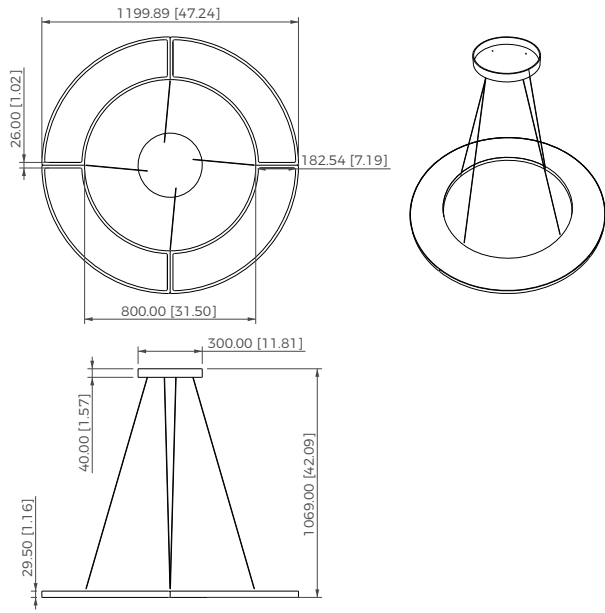

Dimension

mm [in.]

**PENDANT
HUBLOT 1200 RO**
Design Yves Macheret

Reference
SUHT1200OP

Description

Patinated bronze body - Alabaster diffuser - Protective varnish

Reparability

Driver and led are replaceable

Handmade in France in our foundry

Specificity

Power supply **110-120V / 50-60hz / 24V**

Sources Led **strip LED 24V**

Lumens **1770 lm (nominal)**

Watts **52**

Weight lbs [Kg] **66 [30]**

Standard     