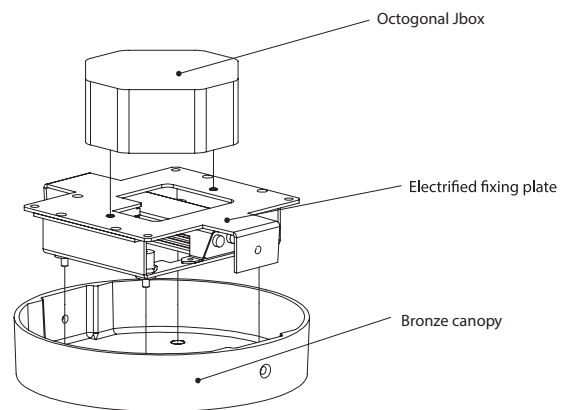

Référence
SUHT600RO

Description

Body lamp patinates bronze - Protective varnish - Alabaster diffuser
120 VAC / 50-60hz / 24V - LED cannot be changed

PENDANT HUBLOT 600

Design Yves Macheret

Specificity

Sources Lumens	strip LED 24V
Lumens	816 lm (nominal)
Watts	13
Weight (lbs)	35
Certificates	
Standard	
Colors	
Dimming	

Fixing

* Factory setting

Patinas

Alabaster