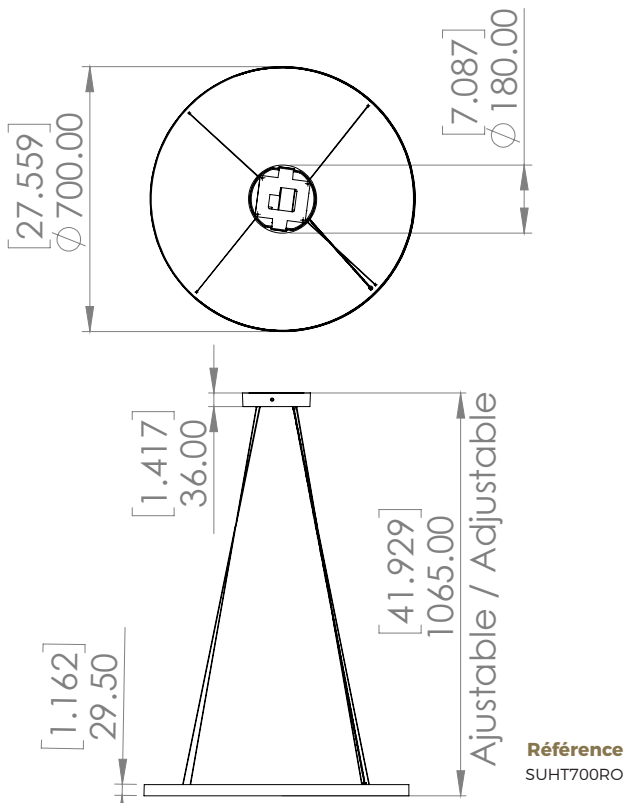

# PENDANT HUBLOT 700

**Référence**  
SUHT700RO

**Description**

Body lamp patinates bronze - Protective varnish - Alabaster diffuser  
120 VAC / 50-60hz / 24V - LED cannot be changed

**Specificity**

<b>Sources Lumens</b>	strip LED 24V				
<b>Lumens</b>	945 lm (nominal)				
<b>Watts</b>	16				
<b>Weight (lbs)</b>	46				
<b>Certificates</b>	<table border="0"> <tr> <td></td> <td>Class 2</td> <td>Dry location</td> </tr> </table>		Class 2	Dry location	
	Class 2	Dry location			
<b>Standard</b>	<table border="0"> <tr> <td>LED</td> <td>CRF-Ra 99</td> <td>120 VAC 50-60HZ</td> <td></td> </tr> </table>	LED	CRF-Ra 99	120 VAC 50-60HZ	
LED	CRF-Ra 99	120 VAC 50-60HZ			
<b>Colors</b>	<table border="0"> <tr> <td>2700K*</td> <td>3000K</td> <td>4000K</td> </tr> </table>	2700K*	3000K	4000K	
2700K*	3000K	4000K			
<b>Dimming</b>	<table border="0"> <tr> <td>Triac*</td> <td>0.10V</td> <td>Dali</td> <td>Other</td> </tr> </table>	Triac*	0.10V	Dali	Other
Triac*	0.10V	Dali	Other		