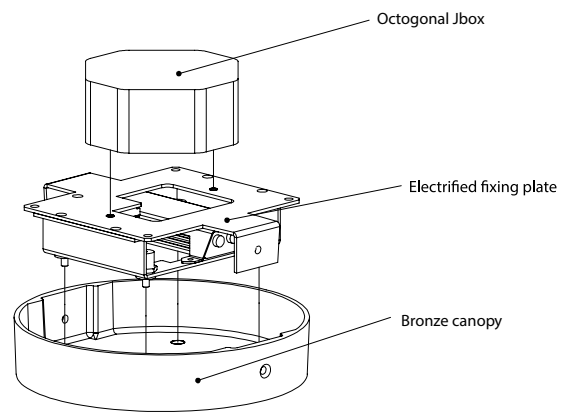

PENDANT HUBLOT 700

Référence
SUHT700RO

Description

Body lamp patinates bronze - Protective varnish - Alabaster diffuser
120 VAC / 50-60hz / 24V - LED cannot be changed

Specificity

Sources Lumens	strip LED 24V
Lumens	945 lm (nominal)
Watts	16
Weight (lbs)	46
Certificates	<table border="0"> <tr> <td></td> <td>Class 2</td> <td>Dry location</td> </tr> </table>
Standard	<table border="0"> <tr> <td>LED</td> <td>CRF-Ra 99</td> <td>120 VAC 50-60HZ</td> <td></td> </tr> </table>
Colors	<table border="0"> <tr> <td>2700K*</td> <td>3000K</td> <td>4000K</td> </tr> </table>
Dimming	<table border="0"> <tr> <td>Triac*</td> <td>0.10V</td> <td>Dali</td> <td>Other</td> </tr> </table>

Fixing

* Factory setting

Patinas

Alabaster