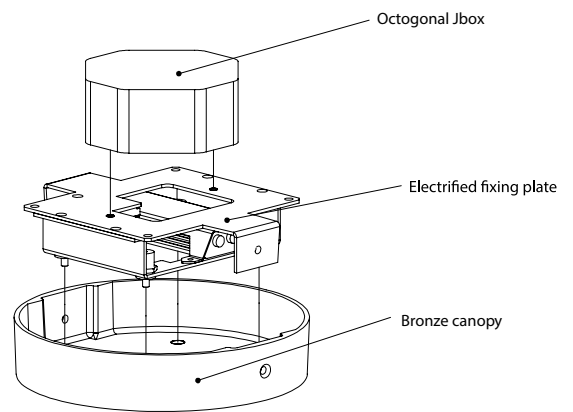

PENDANT HUBLOT 800

Référence
SUHT800RO

Description

Body lamp patinates bronze - Protective varnish - Alabaster diffuser
120 VAC / 50-60hz / 24V - LED cannot be changed

Specificity

Sources Lumens	strip LED 24V
Lumens	1040 lm (nominal)
Watts	20
Weight (lbs)	46
Certificates	<table border="0"> <tr> <td></td> <td>Class 2</td> <td>Dry location</td> </tr> </table>
Standard	<table border="0"> <tr> <td>LED</td> <td>CRF-Ra 99</td> <td>120 VAC 50-60HZ</td> <td></td> </tr> </table>
Colors	<table border="0"> <tr> <td>2700K*</td> <td>3000K</td> <td>4000K</td> </tr> </table>
Dimming	<table border="0"> <tr> <td>Triac*</td> <td>0.10V</td> <td>Dali</td> <td>Other</td> </tr> </table>

Fixing

* Factory setting

Patinas

Alabaster