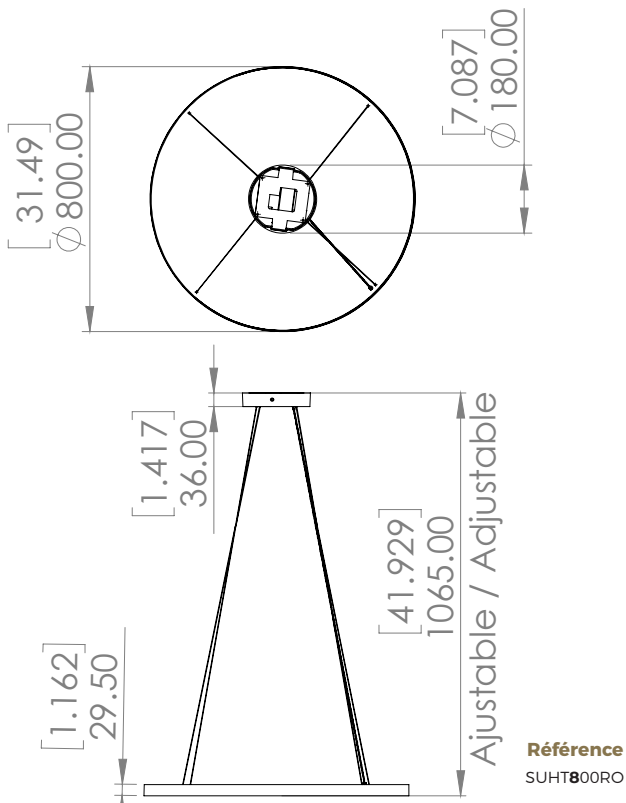

PENDANT HUBLOT 800

Référence
SUHT800RO

Description

Body lamp patinates bronze - Protective varnish - Alabaster diffuser
120 VAC / 50-60hz / 24V - LED cannot be changed

Specificity

Sources Lumens	strip LED 24V				
Lumens	1040 lm (nominal)				
Watts	20				
Weight (lbs)	46				
Certificates	<table border="0"> <tr> <td></td> <td>Class 2</td> <td>Dry location</td> </tr> </table>		Class 2	Dry location	
	Class 2	Dry location			
Standard	<table border="0"> <tr> <td>LED</td> <td>CRF-Ra 99</td> <td>120 VAC 50-60HZ</td> <td></td> </tr> </table>	LED	CRF-Ra 99	120 VAC 50-60HZ	
LED	CRF-Ra 99	120 VAC 50-60HZ			
Colors	<table border="0"> <tr> <td>2700K*</td> <td>3000K</td> <td>4000K</td> </tr> </table>	2700K*	3000K	4000K	
2700K*	3000K	4000K			
Dimming	<table border="0"> <tr> <td>Triac*</td> <td>0.10V</td> <td>Dali</td> <td>Other</td> </tr> </table>	Triac*	0.10V	Dali	Other
Triac*	0.10V	Dali	Other		