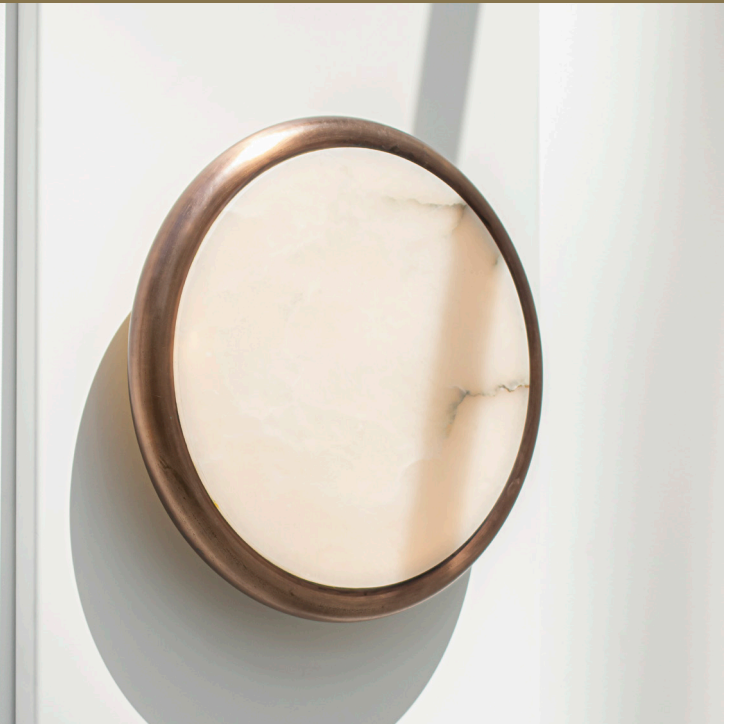

# WALL LAMP / CEILING MOON 400

Design Yves Macheret

Référence  
WLMN400RO

Description  
Body lamp patinates bronze - Protective varnish - Alabaster diffuser  
120 VAC / 60hz / 24V / 9W

## Specificity

Sources Lumens	Strip LED 24V
Lumens	912 lm
Watts	9
Weight (lbs)	18

## Alabaster