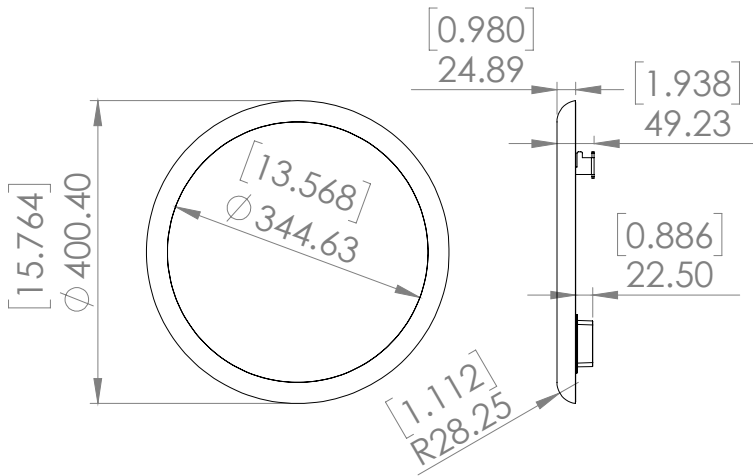

WALL LAMP / CEILING MOON 400

Design Yves Macheret