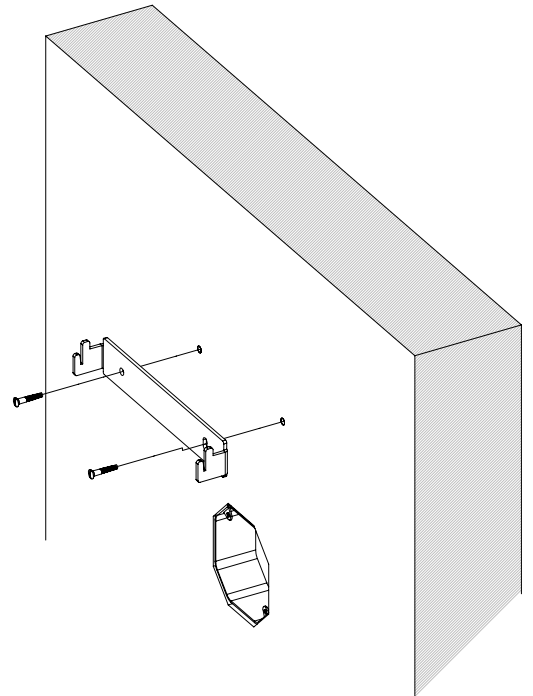

Certificates

Standard

Colors

Dimming

Fixing