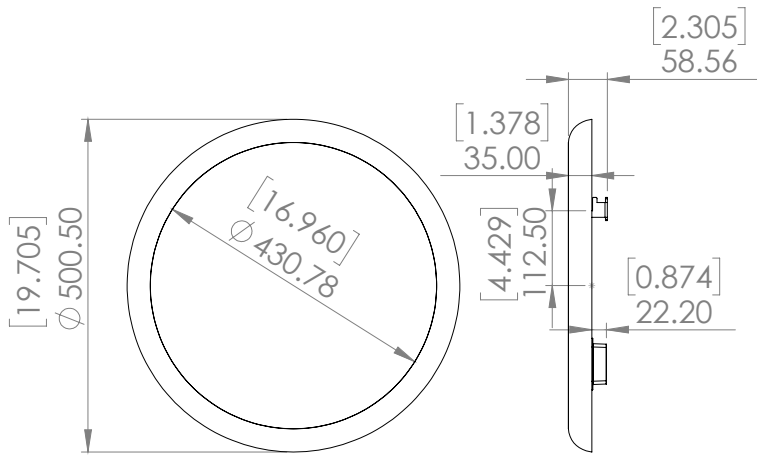

WALL LAMP / CEILING MOON 500

Design Yves Macheret

Référence
WLMN500RO

Description
Body lamp patinates bronze - Protective varnish - Alabaster diffuser
120 VAC / 60hz / 24V / 11W

Specificity

| | |
|----------------|---------------|
| Sources Lumens | Strip LED 24V |
| Lumens | 1100 lm |
| Watts | 11 |
| Weight (lbs) | 21.6 |