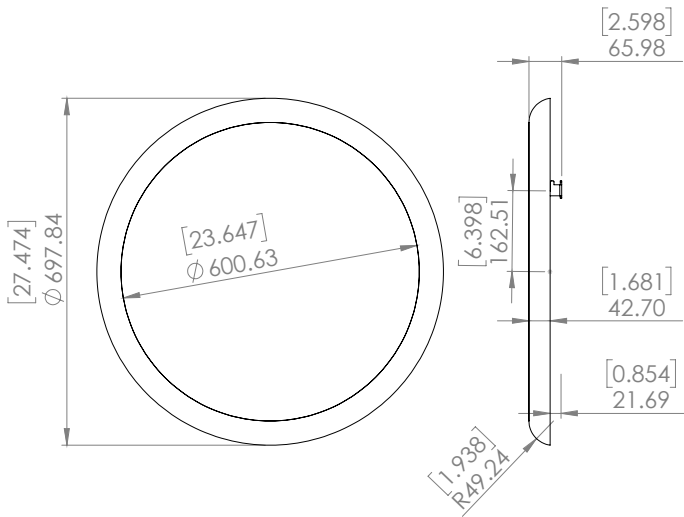

WALL LAMP / CEILING MOON 700

Design Yves Macheret

Référence
WLMN700RO

Description
Body lamp patinated bronze - Protective varnish - Alabaster diffuser
120 VAC / 60hz / 24V / 16W

Specificity

Sources Lumens	Strip LED 24V
Lumens	1600 lm
Watts	16
Weight (lbs)	33