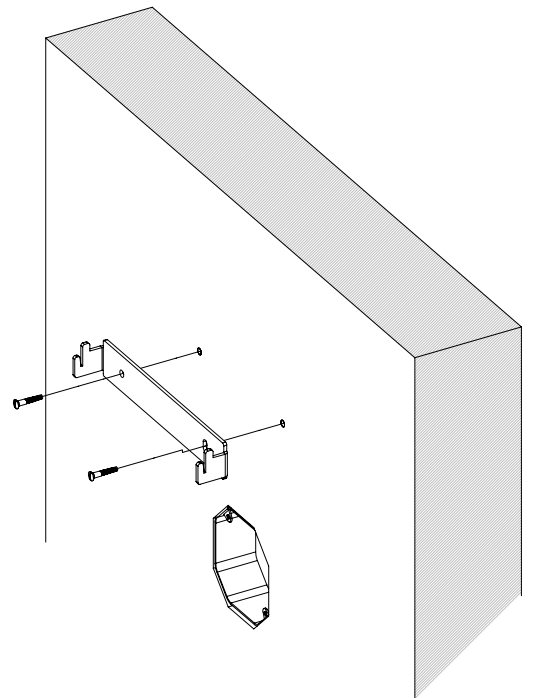

WALL LAMP / CEILING MOON 900

Design Yves Macheret

Référence
WLMN900RO

Description
Body lamp patinates bronze - Protective varnish - Alabaster diffuser
120 VAC / 60hz / 24V / 20W

Specificity

Sources Lumens	Strip LED 24V
Lumens	1980 lm
Watts	20
Weight (lbs)	38
Certificates	Class 2
Standard	LED CRI-Ra 98 120 VAC 50-60HZ DIMIN Dry location
Colors	2700K 3000K 4000K
Dimming	Triac 0.10V Other

* Standard setting

Fixing

Patinas

Alabaster