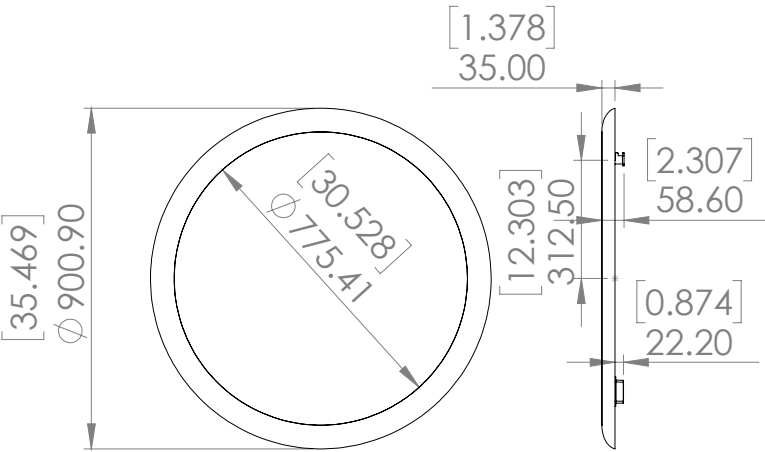

WALL LAMP / CEILING MOON 900

Design Yves Macheret

Référence
WLMN900RO

Description
Body lamp patinates bronze - Protective varnish - Alabaster diffuser
120 VAC / 60hz / 24V / 20W

Specificity

Sources Lumens	Strip LED 24V
Lumens	1980 lm
Watts	20
Weight (lbs)	38
Certificates	Class 2
Standard	LED CRI-Ra 98 120 VAC 50-60HZ DIMIN Dry location
Colors	2700K 3000K 4000K
Dimming	Triac 0.10V Other