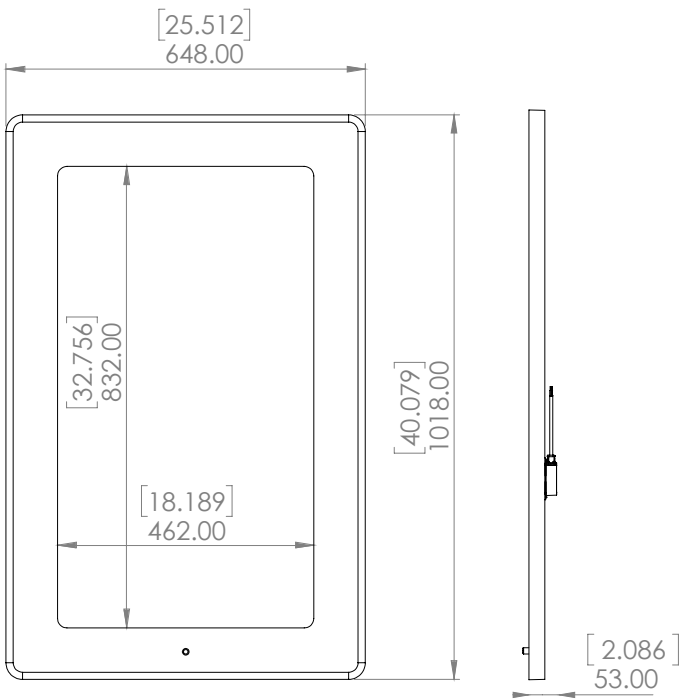

MIRROR HUBLOT 1000

Référence
MIHT1000RC

Description

Body lamp patinates bronze - Protective varnish - Alabaster diffuser
120 VAC / 50-60hz / 24V

Specificity

Sources Lumens	strip LED 24V
Lumens	1524 lm (nominal)
Watts	16
Weight (lbs)	50