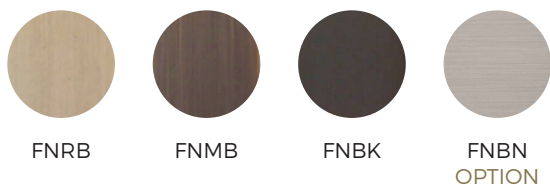

MIRROR HUBLOT 1000

Référence
MIHT1000RC

Description

Body lamp patinates bronze - Protective varnish - Alabaster diffuser
120 VAC / 50-60hz / 24V

Specificity

Sources Lumens	strip LED 24V
Lumens	1524 lm (nominal)
Watts	16
Weight (lbs)	50

Certificates		Class 2	Dry location	Damp location
Standard	LED	CRI-Ra 98	120 VAC 50-60HZ	DIMM
Colors	2700K*	3000K	4000K	
Dimming	Triac	0.10V*	Dali	Other

Fixing

* Factory setting

Patinas

Alabaster