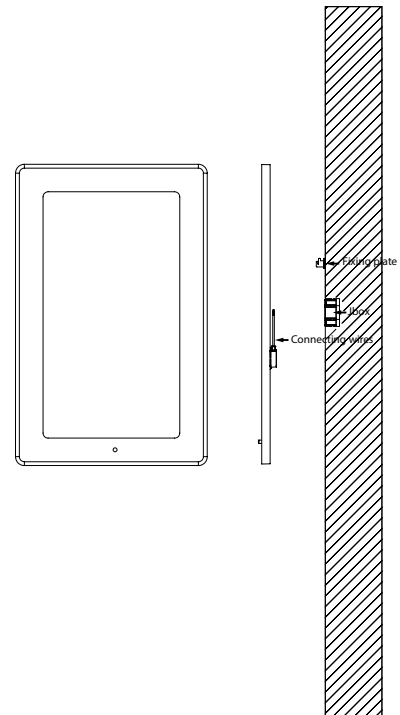

MIRROR HUBLOT 1000

Référence
MIHT1000RC

Description

Body lamp patinates bronze - Protective varnish - Alabaster diffuser
120 VAC / 50-60hz / 24V

Specificity

Sources Lumens	strip LED 24V
Lumens	1524 lm (nominal)
Watts	16
Weight (lbs)	50

Certificates		Class 2	Dry location	Damp location
Standard	LED	CRI-Ra 98	120 VAC 50-60HZ	DIMM
Colors	2700K*	3000K	4000K	
Dimming	Triac	0.10V*	Dali	Other

Fixing

* Factory setting

Patinas

Alabaster