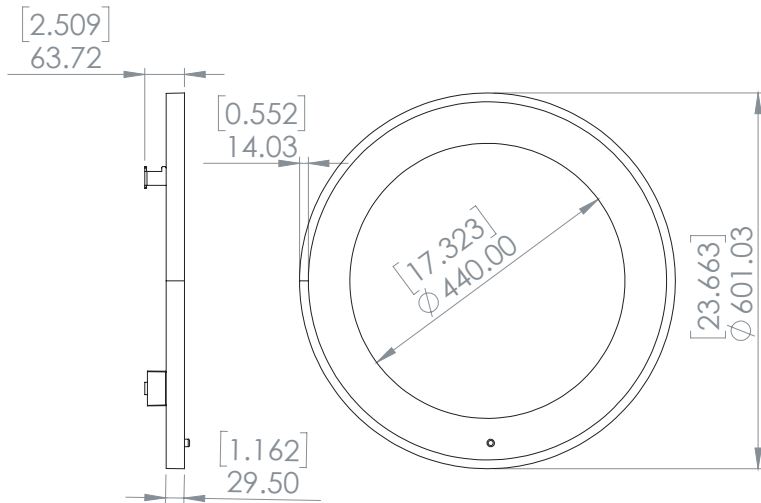

MIRROR HUBLOT 600

Design Yves Macheret

Référence
MIHT600RO

Description

Body lamp patinates bronze - Protective varnish - Alabaster diffuser
120 VAC / 50-60hz / 24V - LED cannot be changed

Specificity

Sources Lumens	strip LED 24V
Lumens	816 lm (nominal)
Watts	13
Weight (lbs)	35

Certificates	 Class 2	 Dry location	 Damp location	
Standard	 LED	 CRI-Ra 98	 120 VAC 50-60HZ	 DIMM
Colors	 2700K*	 3000K	 4000K	
Dimming	 Triac	 0.10V*	 Dali	 Other

Fixing

* Factory setting

Patinas

Alabaster