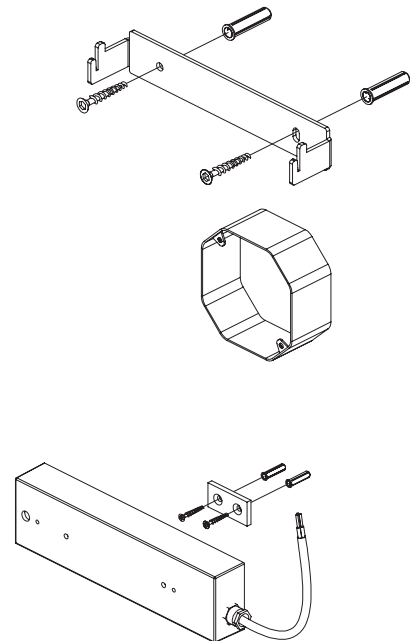

MIRROR HUBLOT 600

Design Yves Macheret

Référence
MIHT600RO

Description

Body lamp patinates bronze - Protective varnish - Alabaster diffuser
120 VAC / 50-60hz / 24V - LED cannot be changed

Specificity

Sources Lumens	strip LED 24V
Lumens	816 lm (nominal)
Watts	13
Weight (lbs)	35

Certificates	Class 2	Dry location	Damp location	
Standard	LED	CRI-Ra 98	120 VAC 50-60HZ	DIMM
Colors	2700K*	3000K	4000K	
Dimming	Triac	0.10V*	Dali	Other

Fixing

* Factory setting

Patinas

Alabaster