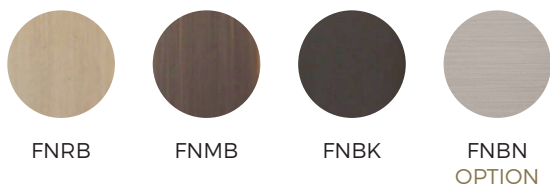

MIRROR HUBLOT 900

Référence
MIHT900RO

Description
Body lamp patinates bronze - Protective varnish - Alabaster diffuser
120 VAC / 50-60hz / 24V

Specificity

Sources Lumens	strip LED 24V
Lumens	1224 lm (nominal)
Watts	16
Weight (lbs)	52.5
Certificates	
Standard	
Colors	
Dimming	

Fixing

* Factory setting

Patinas

Alabaster