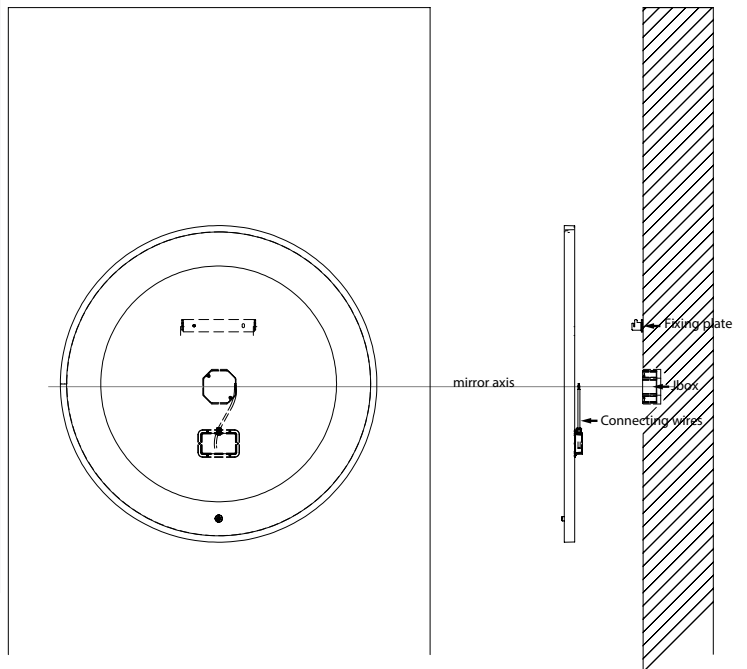

MIRROR HUBLOT 900

Référence
MIHT900RO

Description
Body lamp patinates bronze - Protective varnish - Alabaster diffuser
120 VAC / 50-60hz / 24V

Specificity

Sources Lumens	strip LED 24V
Lumens	1224 lm (nominal)
Watts	16
Weight (lbs)	52.5
Certificates	
Standard	
Colors	
Dimming	

Fixing

* Factory setting

Patinas

Alabaster