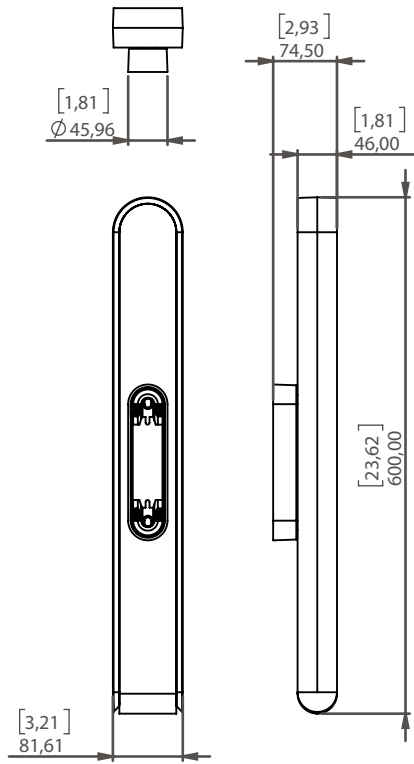

# SCONCE QUATRE CENT QUARANTE

600

Design Arnaud Leman

Reference

**WLQQ600RC**

Description

**Patinated bronze body - Protective varnish - Alabaster diffuser**

Handmade in France

### Specificity

- Led Sources **strip LED 220-240V / 50-60hz / 24V**
- Lumens **1000 lm (nominal)**
- Watts **10W**
- Weight kg (lbs) **4.5 [10]**

Standard

--	--	--	--	--	--

Colors

--	--	--

Dimming

--	--	--

### Alabasters

Type

**WHITE**  
VEIN

**BROWN**  
VEIN