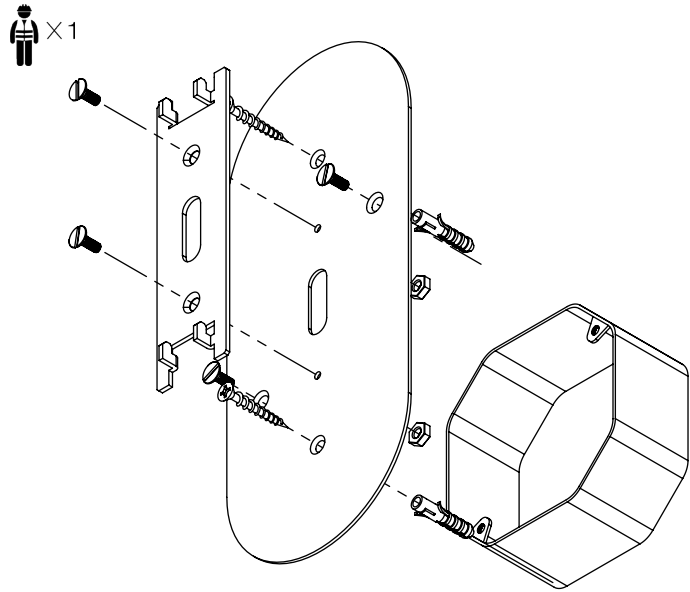

Fixation

Factory setting

Bronze Finishing

Patinas

FNRB
RAW
BRONZE

FNMB
MEDIUM
BRONZE

FNBK
BLACK
BRONZE

Special

FNBN
BRUSHED
NICKEL

CUSTOM
FINISHING
ON DEMAND

Alabasters

Type

WHITE
VEIN

BROWN
VEIN