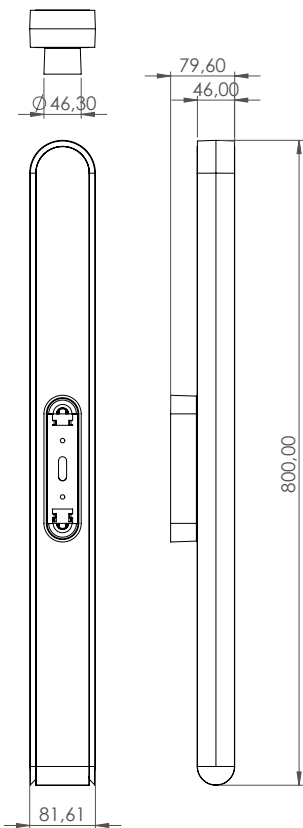

# SCONCE QUATRE CENT QUARANTE

800

Design Arnaud Leman

Reference

**WLQQ800RC**

Description

**Patinated bronze body - Protective varnish - Alabaster diffuser**

Handmade in France

### Specificity

Led Sources **strip LED 220-240V / 50-60hz / 24V**

Lumens **1200 lm (nominal)**

Watts **12W**

Weight kg (lbs) **13 [6]**

Standard

Colors

Dimming

Driver Position

### Alabasters

Type

**WHITE**  
VEIN

**BROWN**  
VEIN