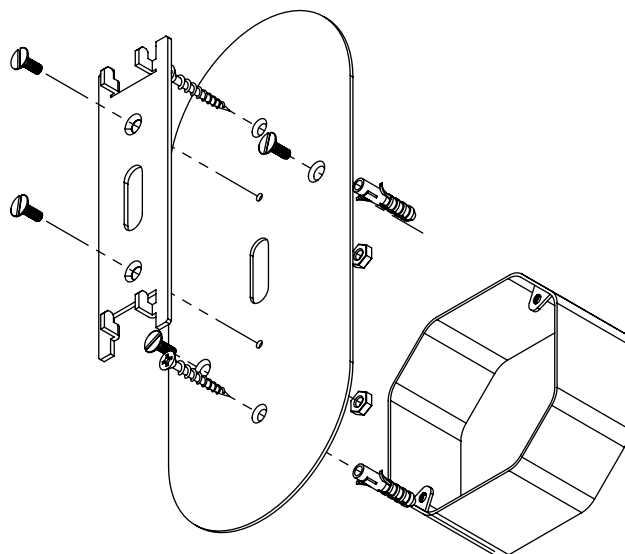

Fixation

Factory setting

Bronze Finishing

Patinas

FNRB
RAW
BRONZE

FNMB
MEDIUM
BRONZE

FNBK
BLACK
BRONZE

Special

FNBN
BRUSHED
NICKEL

CUSTOM
FINISHING
ON DEMAND

Alabasters

Type

WHITE
VEIN

BROWN
VEIN