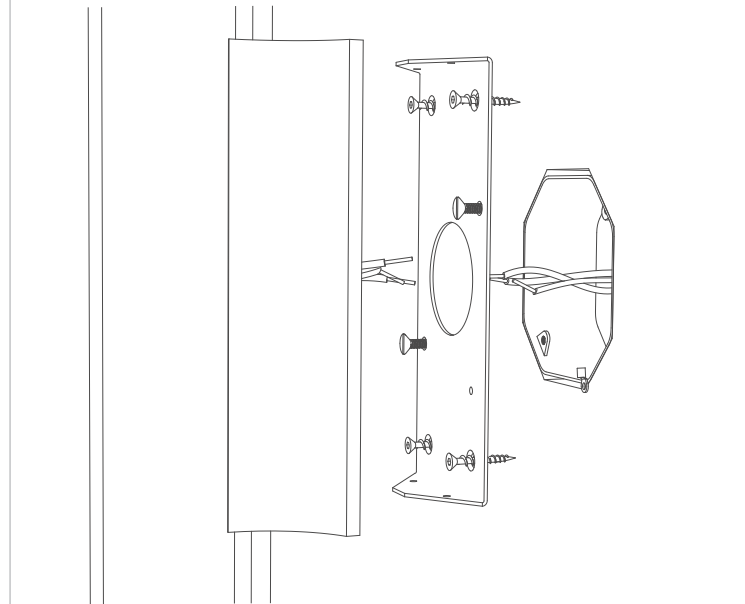

Dimension
mm [in]

Reference
WLTE1200CY
Description
Patinated bronze body - Alabaster diffuser - Protective varnish
Reparability
Driver and led are replaceable

Handmade in France in our foundry

**SCONCE
TUBE 1200**

Design Felix Millory

Specificity

- Power supply **110-120V / 50-60hz / 24V**
- Sources Led **strip LED 24V**
- Lumens **400 lm (nominal)**
- Watts **8**
- Weight lbs [Kg] **25 [11]**

Standard	110 277V 50-60HZ	UL LISTED	CLASS 2	DRY Location	DAMP Location
Colors	2700K*	3000K	4000K		
Dimming	Triac* Fase Dim	0.10V	Dali		
Driver Position	INSIDE	INSIDE	REMOTE		

* Workshop setting

Fixing

Bronze Finishes

Patinas

Special

Alabasters

Type