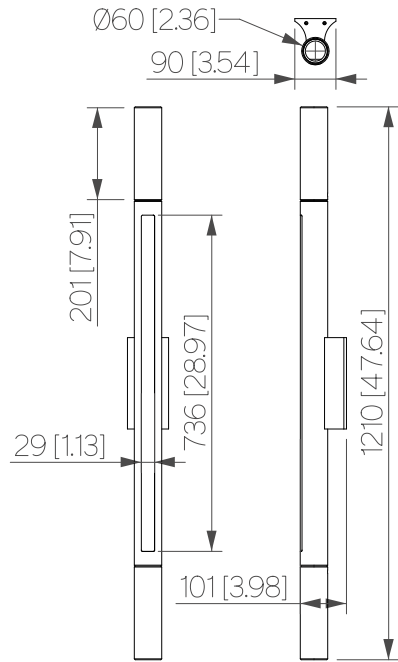

Dimension
mm [in]

Reference
WLTE1200CY
Description
Patinated bronze body - Alabaster diffuser - Protective varnish
Reparability
Driver and led are replaceable

Handmade in France in our foundry

**SCONCE
TUBE 1200**

Design Felix Millory

Specificity

- Power supply **110-120V / 50-60hz / 24V**
- Sources Led **strip LED 24V**
- Lumens **400 lm (nominal)**
- Watts **8**
- Weight lbs [Kg] **25 [11]**

Standard	110 277V 50-60HZ	UL LISTED	CLASS 2	DRY Location	DAMP Location
Colors	2700K*	3000K	4000K		
Dimming	Triac* Fase Dim	0.10V	Dali		
Driver Position	INSIDE	INSIDE	REMOTE		