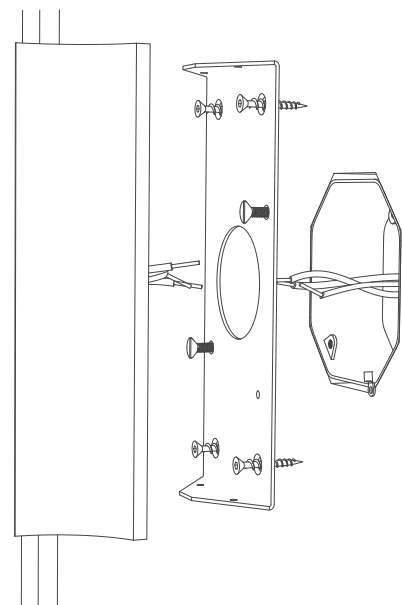

Dimension

mm [in]

**Patinated bronze body - Alabaster diffuser - Protective varnish**Reference
WLTE750CY

Description

Reparability

Driver and led are replaceable**SCONCE
TUBE 750***Design Felix Millory**Handmade in France in our foundry***Specificity**Power supply **110-120V / 50-60hz / 24V**Sources Led **strip LED 24V**Lumens **250 lm (nominal)**Watts **5**Weight kg [lbs] **6,8 [15,6]**

Standard

Colors

Dimming

Driver Position

** Workshop setting***Fixing****Bronze Finishes****Patinas****FNRB
RAW
BRONZE****FNMB
MEDIUM
BRONZE****FNBK
BLACK
BRONZE****Special****FNBN
BRUSHED
NICKEL****CUSTOM
FINISHING
ON DEMAND****Alabasters****Type****WHITE
VEIN****BROWN
VEIN**