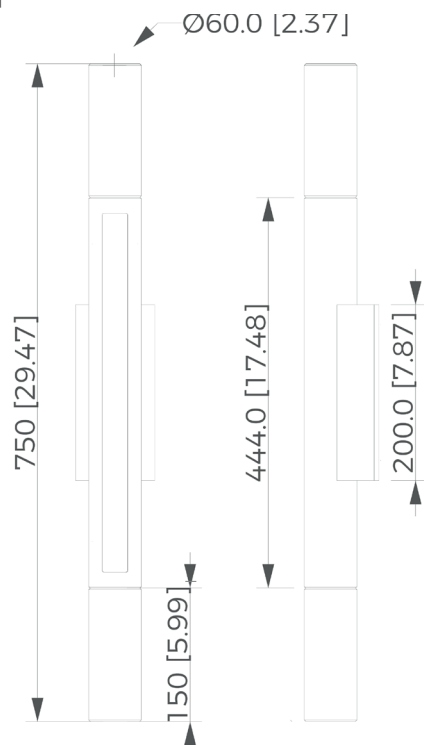

Dimension

mm [in]

**Patinated bronze body - Alabaster diffuser - Protective varnish**Reference
WLTE750CY

Description

Reparability

Driver and led are replaceable**SCONCE
TUBE 750***Design Felix Millory**Handmade in France in our foundry***Specificity**Power supply **110-120V / 50-60hz / 24V**Sources Led **strip LED 24V**Lumens **250 lm (nominal)**Watts **5**Weight kg [lbs] **6,8 [15,6]**