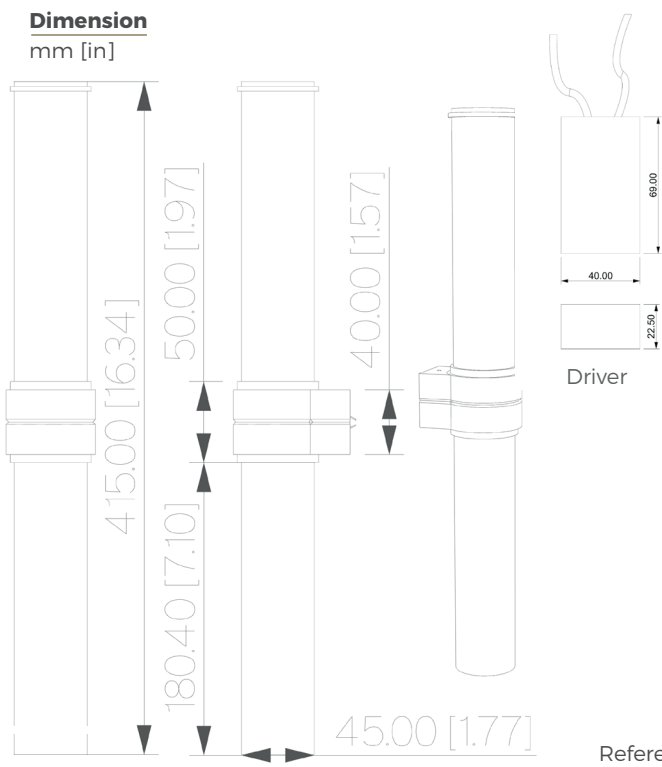

SCONCE WAGRAM

Design Yves Macheret

Reference
WLWM400CY
Description
Patinated bronze body - Alabaster diffuser - Protective varnish
Reparability
Driver and led are replaceable