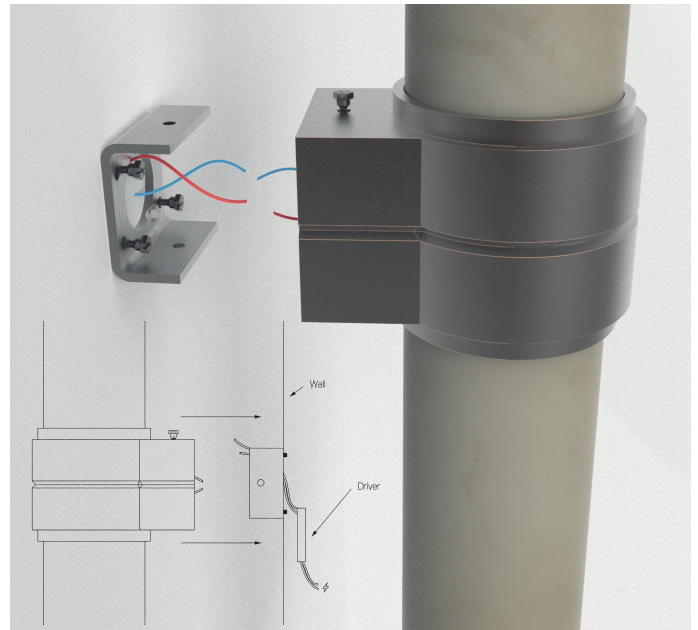

SCONCE WAGRAM

Design Yves Macheret

Reference
WLWM400CY
Description
Patinated bronze body - Alabaster diffuser - Protective varnish
Reparability
Driver and led are replaceable

Handmade in France in our foundry

Specificity

- Power supply **110-120V / 50-60hz / 2x10V**
- Sources Led **COB LED 10V**
- Lumens **2x311 lm (nominal)**
- Watts **2x3**
- Weight lbs [Kg] **4.4 [2]**

	Option			
Standard				
Colors				
Dimming				
Driver Position				

* Workshop setting

Fixing

Bronze Finishes

Patinas

Special

Alabasters

Type